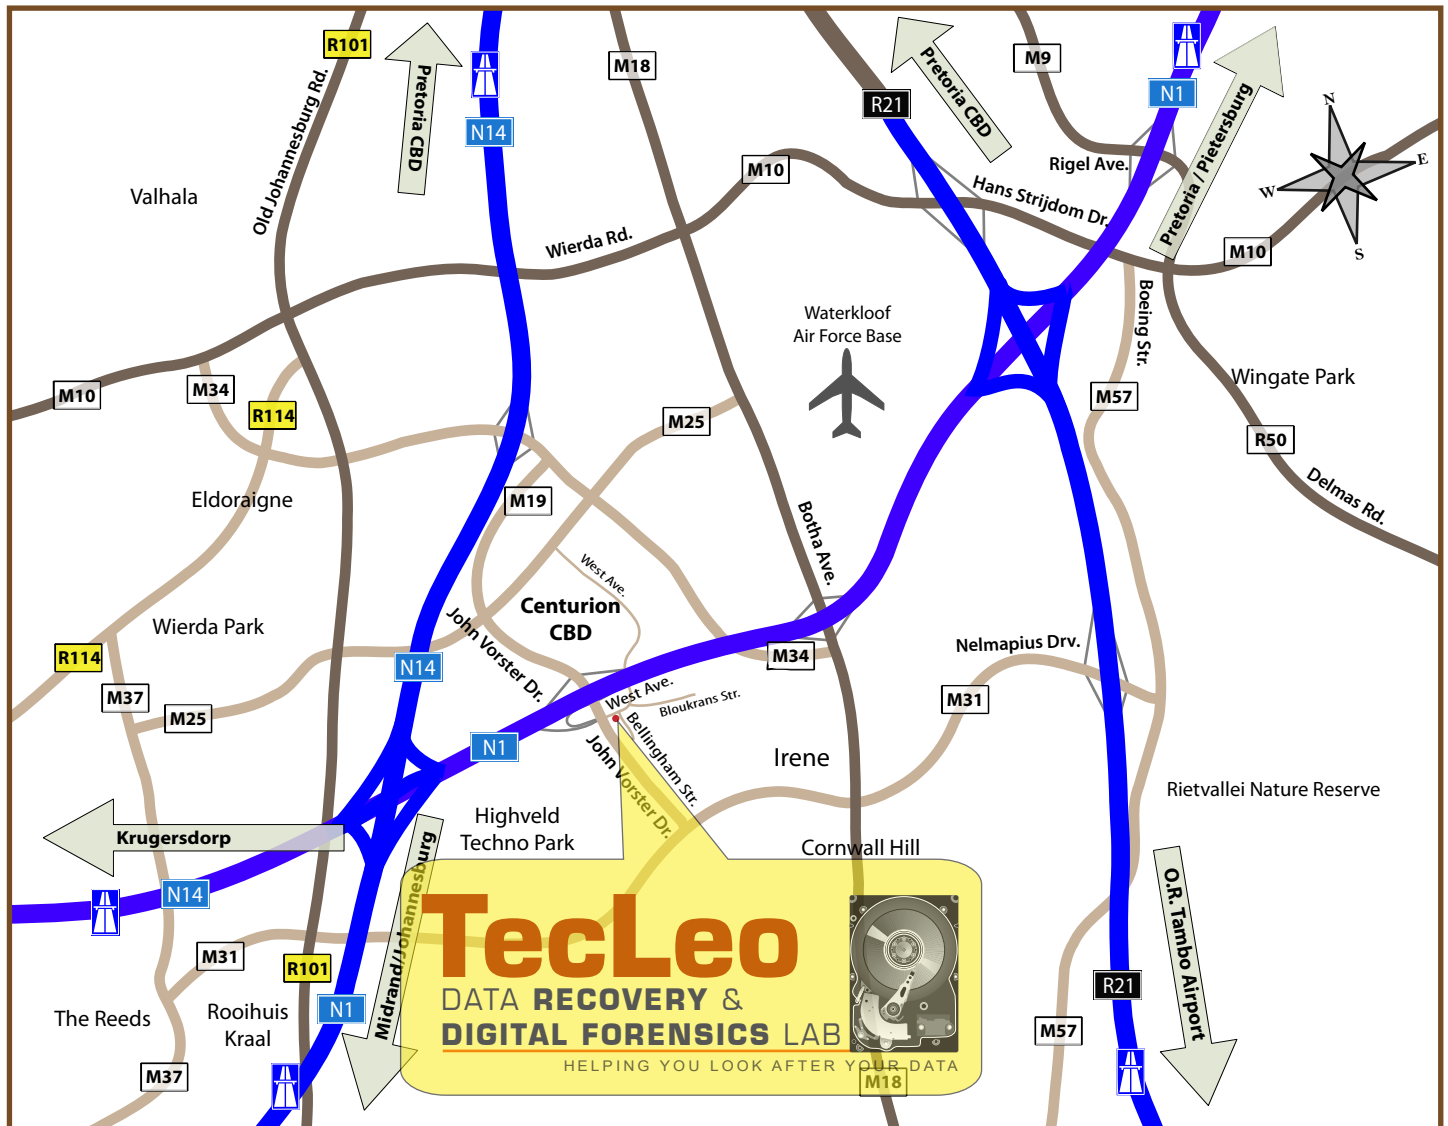

Tecleo Data Recovery and Digital Forensics Lab

20 Uitzicht Park, 2 Bellingham Street, Centurion

(Cor Bellingham Str. , West Ave and John Voster Drive

Tel: 012-665-2945 / 081-427-2375 / 081-072-6604

DIRECTIONS TRAVELING FROM JOHANNESBURG

- » From the N1 highway traveling direction PIETERSBURG / CENTURION, take the JOHN VORSTER ROAD (M19) turn-off in Centurion.
- » At the top of the off-ramp, turn right into JOHN VORSTER, crossing the highway, at the first traffic light left into BLOUKRANS / WEST STREET (This road leads to Makro).
- » Approx. 100m turn right into BELLINGHAM STREET (in front of BP garage) and immediately right again into Uitzicht office park.

DIRECTIONS TRAVELING FROM PRETORIA

- » From the N1 highway, traveling direction MIDRAND / JOHANNESBURG , take the JOHN VORSTER ROAD (M19) turn-off in Centurion.
- » At the top of the off-ramp, cross JOHN VORSTER into BLOUKRANS / WEST STREET.
- » Approx. 100m turn right into BELLINGHAM STREET (in front of BP garage) and immediately right again into Uitzicht office park.